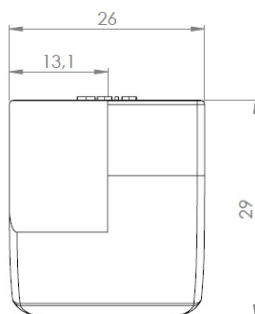

PRODUCT SHEET

Description:

Glass Door Handle "Badge" F/Double Doors, L+R, Chrome Pl, F/ Glass Thickness 4-5mm, 1 ABS Screw W/PVC Tip & 1 ABS, Screw W/Hard $\varnothing 5 \times 3,5$ mm ABS Extension.

Item number:

17.40.070-0

Units	Box	Carton	HS Code	Barcode
Pair	12	240	8302420090	 5704866072113

Changed from 6.00 mm. to 6.20 mm. 23-04-2012

Screw needed - not on drawing!!
One side shown

SISO A/S

Mileparken 11
DK-2740 Skovlunde
Denmark
VAT: DK 24786013