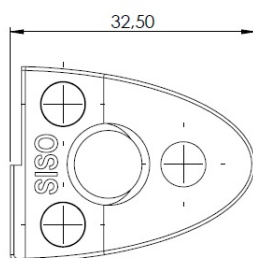

PRODUCT SHEET

Description:

Glass Door Handle "Badge" F/Double Doors, L+R, Chrome Pl, F/ Glass Thickness 4-5mm, 1 ABS Screw W/PVC Tip & 1 ABS, Screw W/Hard $\varnothing 5 \times 3,5$ mm ABS Extension.

Item number:

17.40.070-0

Units	Box	Carton	HS Code	Barcode
Pair	12	240	8302420090	 5704866072113

Changed from 6.00 mm. to 6.20 mm. 23-04-2012

Screw needed - not on drawing!!
One side shown

SISO A/S

Mileparken 11
DK-2740 Skovlunde
Denmark
VAT: DK 24786013