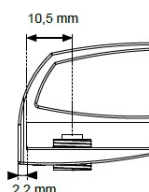

PRODUCT SHEET

Description:

Glass Door Handle "Badge" F/Double Doors, L+R, Chrome Pl, F/ Glass Thickness 4-5mm, 1 ABS Screw W/PVC Tip & 1 ABS, Screw W/Hard $\varnothing 5 \times 3,5$ mm ABS Extension.

Item number:

17.40.070-0

Units	Box	Carton	HS Code	Barcode
Pair	12	240	8302420090	 5704866072113

Changed from 6.00 mm. to 6.20 mm. 23-04-2012

Screw needed - not on drawing!!
One side shown

SISO A/S

Mileparken 11
DK-2740 Skovlunde
Denmark
VAT: DK 24786013